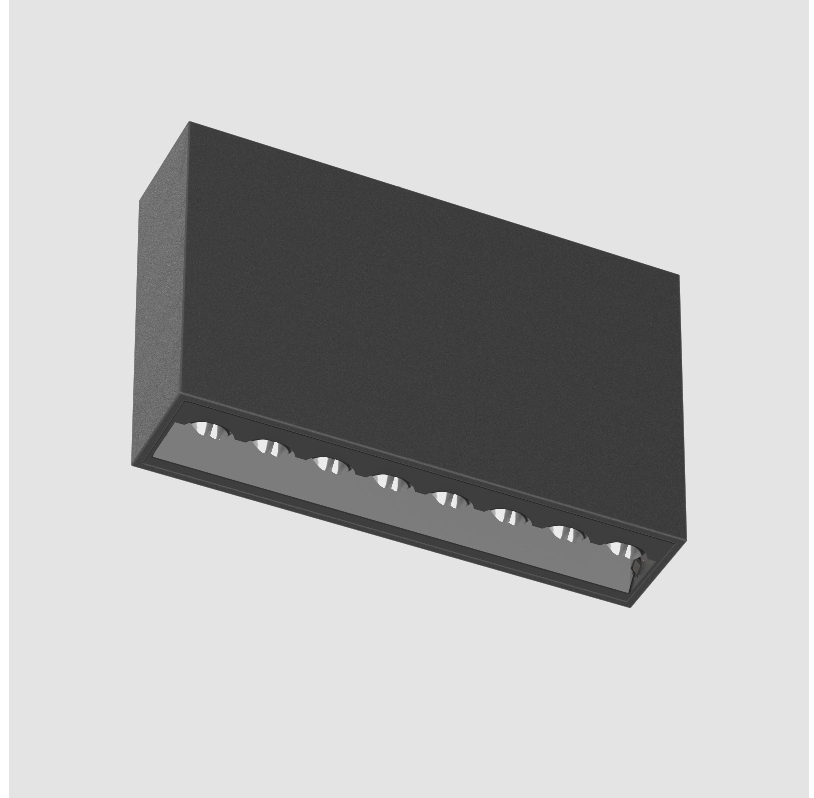

MAGIQ HOLLOW WALLWASH SURFACE

A3D187-

base number Color Finish Finishes
 Temperature Options (Diamond)

- To build a product code in our configurator select the specify button on the base model # product page
- To build a manual product code on this datasheet choose from the options listed below in blue font and add the suffix to the base model #

GENERAL

Series: Magiq Hollow Wallwash
 Subseries: Magiq Hollow Wallwash
 Brand: Prolicht
 Division: Architectural
 Mounting Type: Surface
 Mounting Location: Ceiling
 Subcategory: Wallwash

PHYSICAL

Shape: Rectangle
 Length (mm): 174
 Length (in): 6 ⁷/₈
 Width (mm): 42
 Width (in): 1 ⁵/₈
 Height (mm): 109
 Height (in): 4 ⁵/₁₆
 Light Distribution: Direct
 Fixture Finish: SSR / BKV / CWI / CRY / HAB / UFT / ITA / RUA / FTG / MYG / LOD / PUS / FRO / FUP / KIA / POP / BLS / SPG / MEY / GOH / GUM / CHC / COM / ABZ / JAG / OBR / MOS / ROR
 Holder Finish: WHI / BLK
 Fixture Material: Aluminum Die Cast

OPTICAL

Adjustability: Fixed

RATINGS AND CERTIFICATIONS

Certified By: Certified for North American Standards
 IP rating: IP20

MAGIQ HOLLOW WALLWASH SURFACE

A3D187-

PROJECT

TYPE

GENERAL

Series: Magiq Hollow Wallwash
 Subseries: Magiq Hollow Wallwash
 Brand: Prolicht
 Division: Architectural
 Mounting Type: Surface
 Mounting Location: Ceiling
 Subcategory: Wallwash

PHYSICAL

Shape: Rectangle
 Length (mm): 174
 Length (in): 6 ⁷/₈
 Width (mm): 42
 Width (in): 1 ⁵/₈
 Height (mm): 109
 Height (in): 4 ⁵/₁₆
 Light Distribution: Direct
 Fixture Finish: SSR / BKV / CWI / CRY / HAB / UFT / ITA / RUA / FTG / MYG / LOD / PUS / FRO / FUP / KIA / POP / BLS / SPG / MEY / GOH / GUM / CHC / COM / ABZ / JAG / OBR / MOS / ROR
 Holder Finish: WHI / BLK
 Accent Finish: SSR / BKV / CWI / CRY / HAB / LAG / UFT / ITA / RUA / RUR / MIC / FTG / MYG / TWT / LOD / PUS / FRO / FUP / KIA / POP / BLS / SPG / MEY / GOH / GUM / CHC / COM / ABZ / JAG
 Fixture Material: Aluminum Die Cast